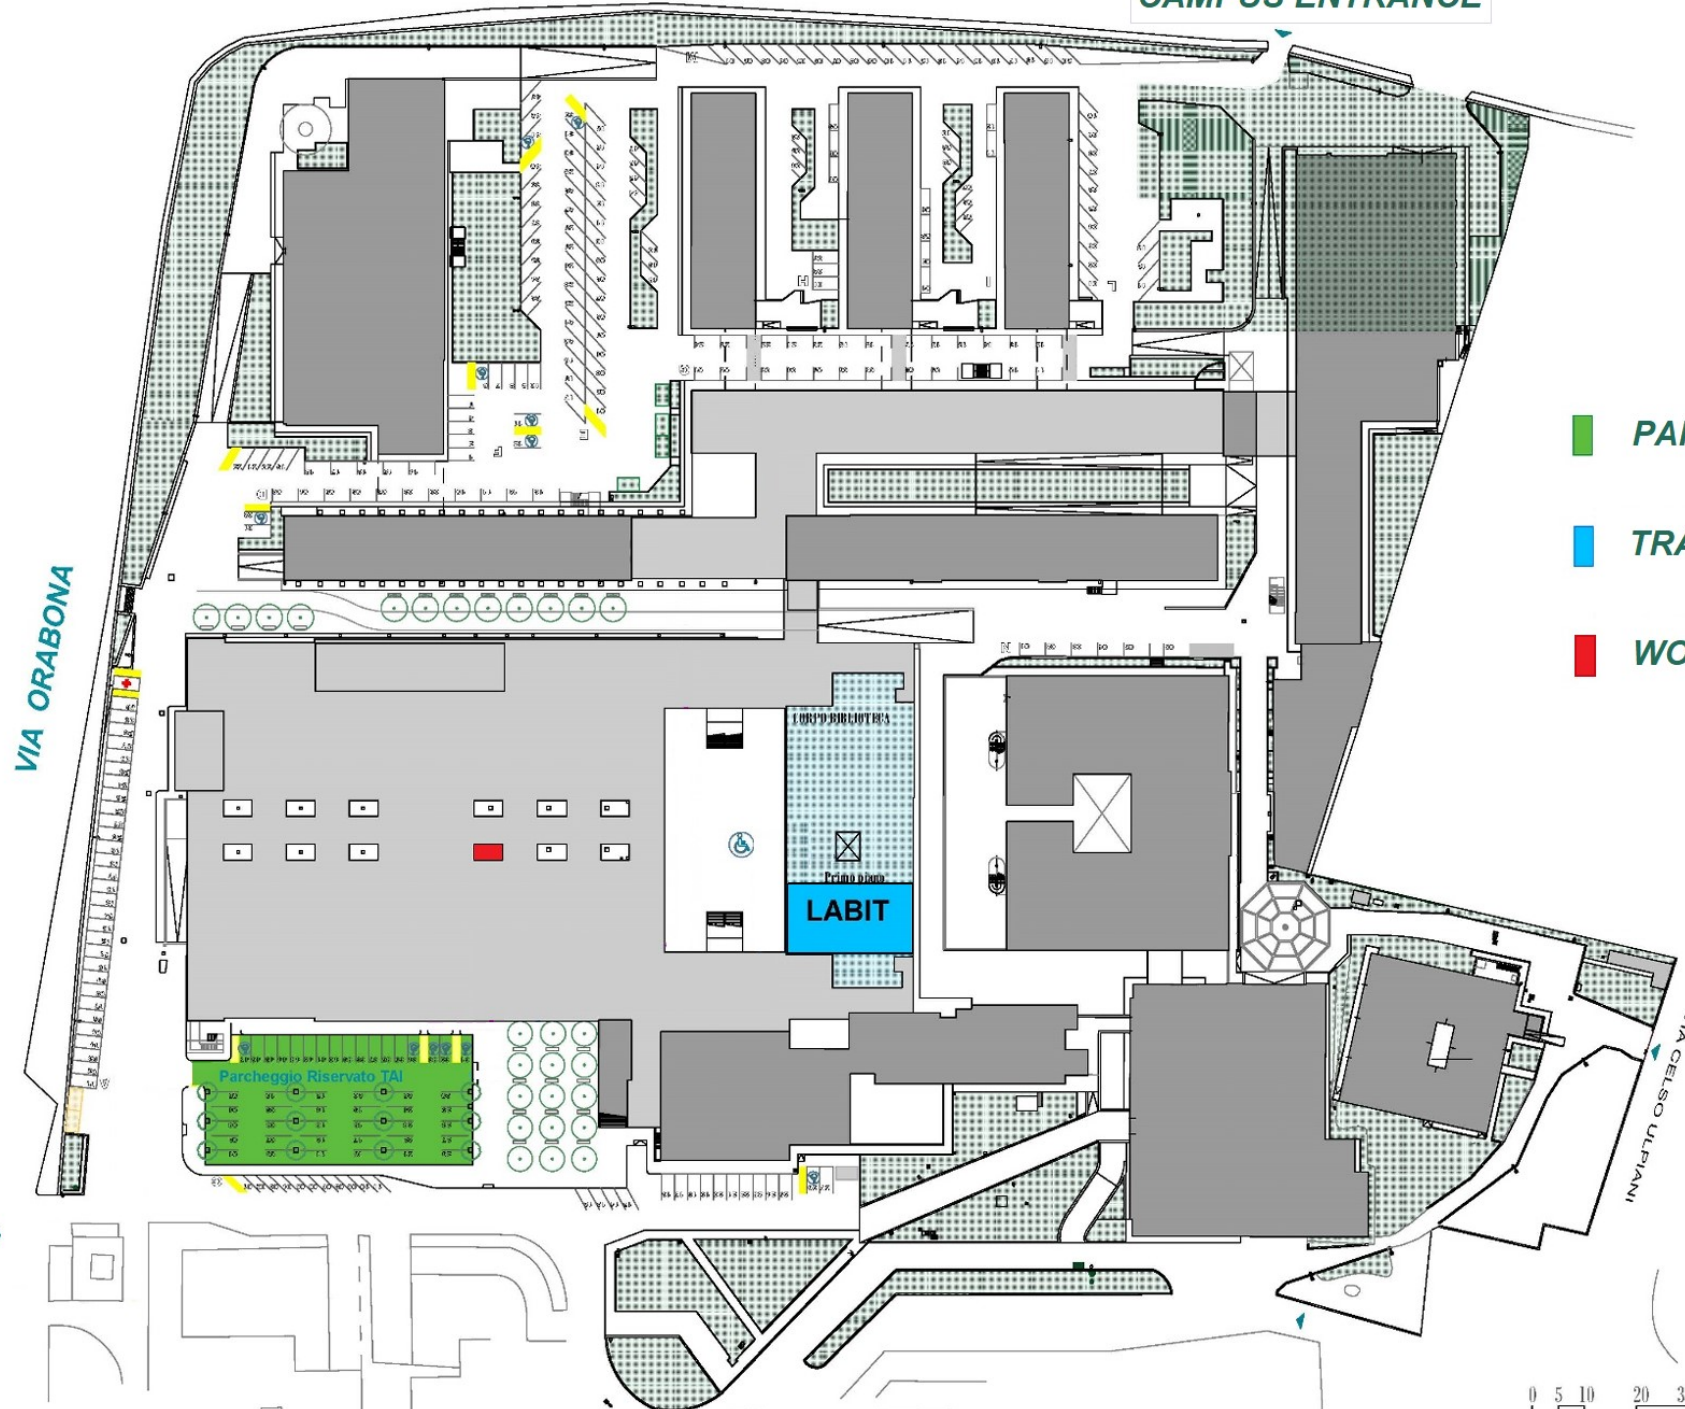

VIA RE DAVID

CAMPUS ENTRANCE

VIA ORABONA

- PARKING
- TRAINING DAY
- WORKSHOP

CAMPUS ENTRANCE

0 5 10 20 30m